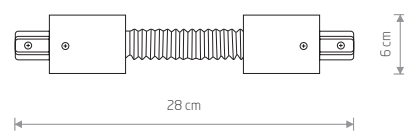

# PROFILE RECESSED TRACK LIGHTS SYSTEM

**3 PROFILE RECESSED STRAIGHT CONNECTOR**

plastic PC, steel, copper

8967 8968

**4 PROFILE RECESSED FLEX CONNECTOR**

plastic PC, steel, copper

8384 8385

**5 PROFILE RECESSED L CONNECTOR**

plastic PC, steel, copper

8970 8971

**6 PROFILE RECESSED T CONNECTOR**

plastic PC, steel, copper

8834 8835

**7 PROFILE RECESSED X CONNECTOR**

plastic PC, steel, copper

8836 8837