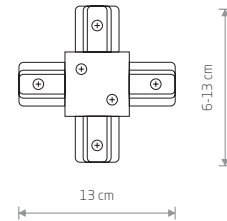

plastic PC, steel, copper

8970 8971

**6 PROFILE RECESSED T CONNECTOR**

plastic PC, steel, copper

8834 8835

**7 PROFILE RECESSED X CONNECTOR**

plastic PC, steel, copper

8836 8837

**8 PROFILE RECESSED POWER END CAP**

plastic PC, steel, copper

8972 8973

**9 PROFILE RECESSED DEAD END CAP**

plastic PC

8974 8975

**10 PROFILE RECESSED FIXING SET**

steel