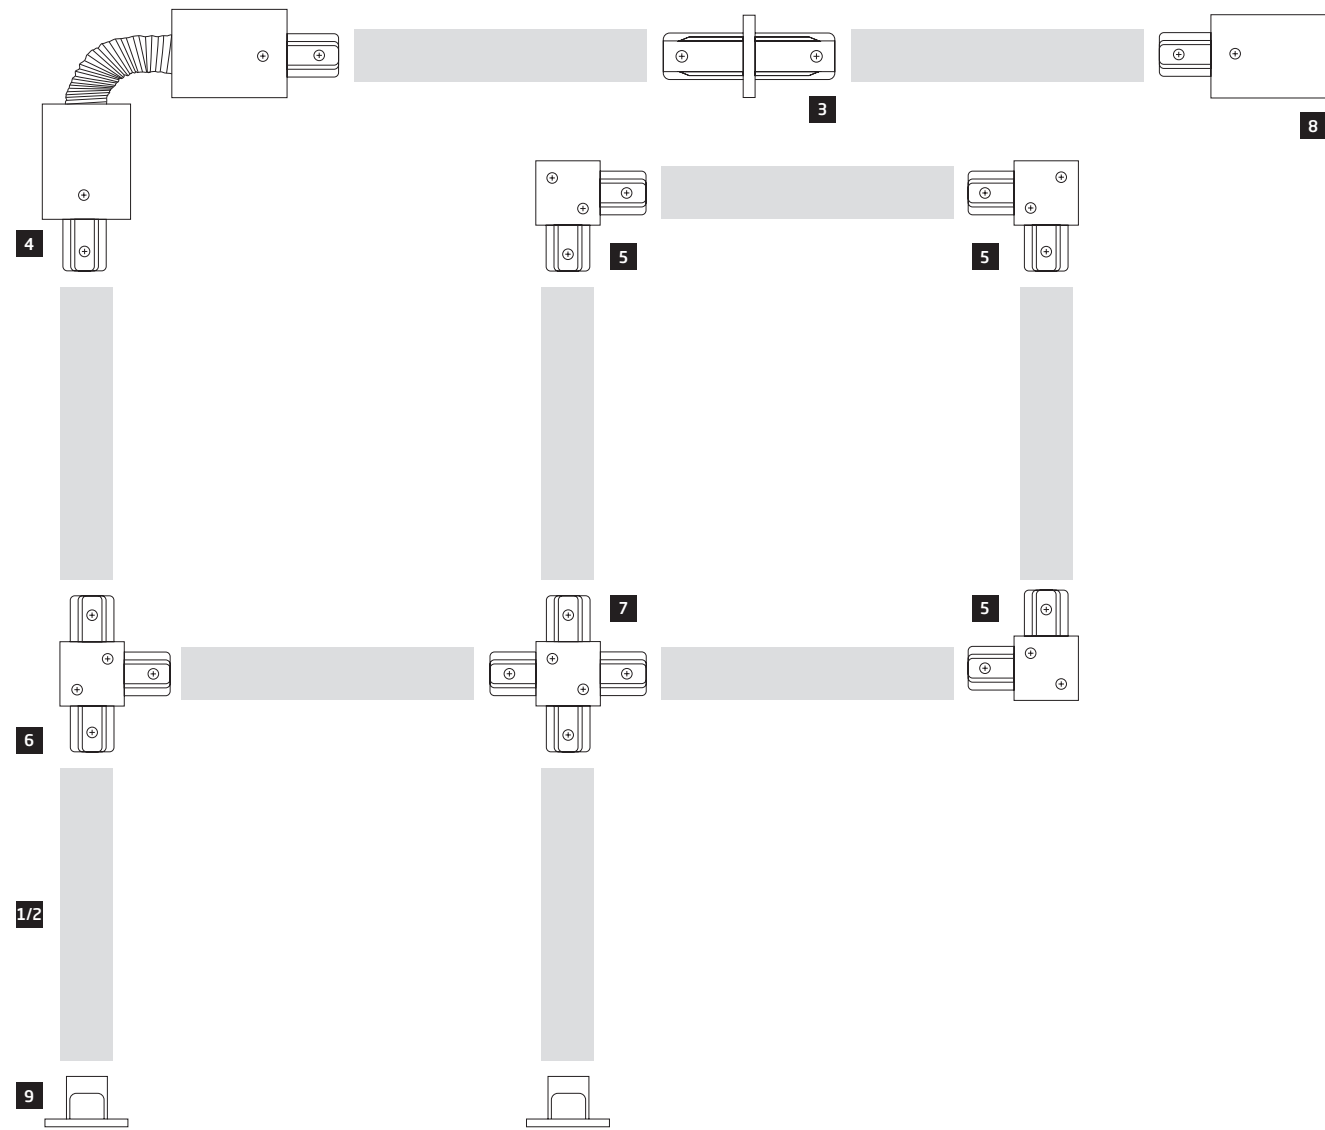

# PROFILE RECESSED TRACK LIGHTS SYSTEM

**3 PROFILE RECESSED STRAIGHT CONNECTOR**

plastic PC, steel, copper

8967 8968

**4 PROFILE RECESSED FLEX CONNECTOR**

plastic PC, steel, copper

8384 8385

**5 PROFILE RECESSED L CONNECTOR**

plastic PC, steel, copper

8970 8971

**6 PROFILE RECESSED T CONNECTOR**

plastic PC, steel, copper

8834 8835

**7 PROFILE RECESSED X CONNECTOR**

plastic PC, steel, copper

8836 8837

**8 PROFILE RECESSED POWER END CAP**

plastic PC, steel, copper

8972 8973

**9 PROFILE RECESSED DEAD END CAP**

plastic PC

8974 8975

**10 PROFILE RECESSED FIXING SET**

steel