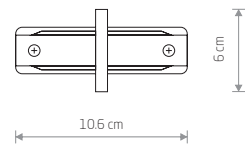

# PROFILE RECESSED TRACK LIGHTS SYSTEM

**3 PROFILE RECESSED STRAIGHT CONNECTOR**

plastic PC, steel, copper

8967 8968

**4 PROFILE RECESSED FLEX CONNECTOR**

plastic PC, steel, copper

8384 8385

**5 PROFILE RECESSED L CONNECTOR**