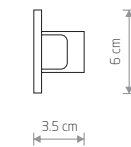

**8 PROFILE RECESSED POWER END CAP**

plastic PC, steel, copper

8972 8973

**9 PROFILE RECESSED DEAD END CAP**

plastic PC

8974 8975

**10 PROFILE RECESSED FIXING SET**

steel