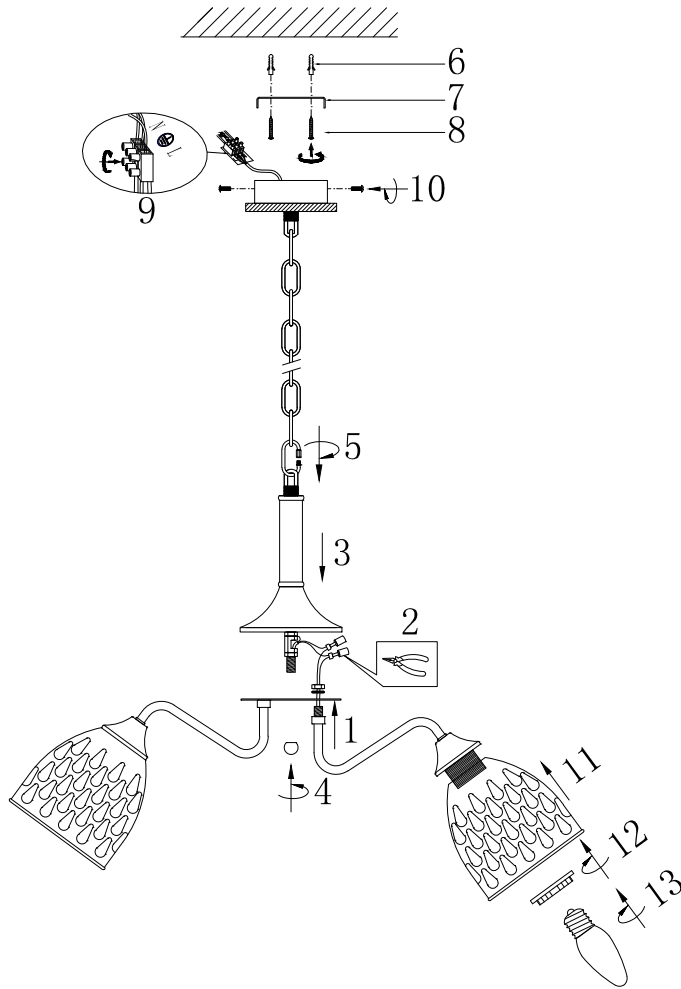

FREYA
TRADITION OF QUALITY

Instruction

FR5138PL-05W

5 x E27 (60W)

Model: FR5138PL-05W
Collection: Modern
Series: New Series 138

Ceiling Lamps