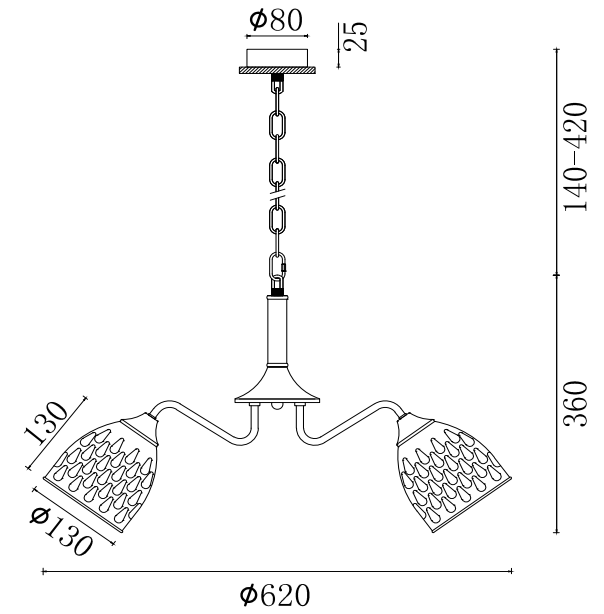

FREYA
TRADITION OF QUALITY

Instruction

FR5138PL-05W

5 x E27 (60W)

Model: FR5138PL-05W
Collection: Modern
Series: New Series 138

Ceiling Lamps