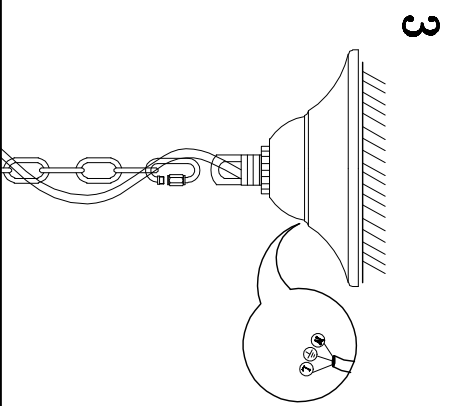

# MODEL: 4710/C

### Safety precautions:

1. The power do not exceed the prescribed range (rated voltage AC220-240V 50Hz).
2. Please cut off the power supply while replacing the light source and other maintenance operation.
3. The plate fixed on the ceiling must be able to withstand the weight more than 3 times of the object.
4. After installation is complete, check the glass right or not? If it is damaged, it should be replaced immediately.