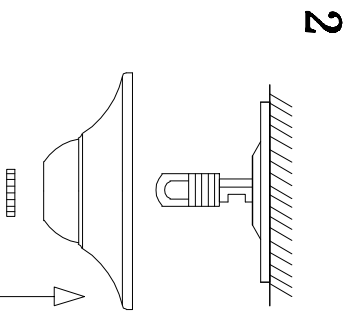

# MODEL: 4710/C

### Safety precautions:

1. The power do not exceed the prescribed range (rated voltage AC220-240V 50Hz).
2. Please cut off the power supply while replacing the light source and other maintenance operation.
3. The plate fixed on the ceiling must be able to withstand the weight more than 3 times of the object.
4. After installation is complete, check the glass right or not? If it is damaged, it should be replaced immediately.