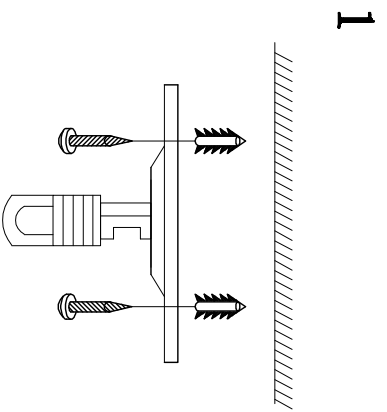

# MODEL: 4710/C

### Safety precautions:

1. The power do not exceed the prescribed range (rated voltage AC220-240V 50Hz).
2. Please cut off the power supply while replacing the light source and other maintenance operation.
3. The plate fixed on the ceiling must be able to withstand the weight more than 3 times of the object.
4. After installation is complete, check the glass right or not? If it is damaged, it should be replaced immediately.