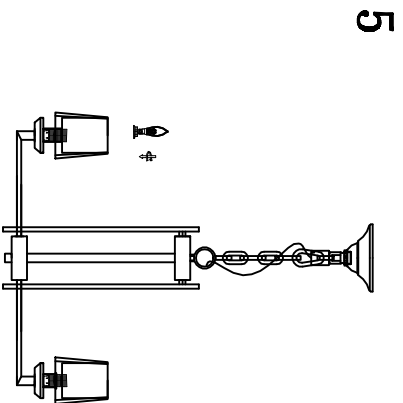

# MODEL: 4710/C

### Safety precautions:

1. The power do not exceed the prescribed range (rated voltage AC220-240V 50Hz).
2. Please cut off the power supply while replacing the light source and other maintenance operation.
3. The plate fixed on the ceiling must be able to withstand the weight more than 3 times of the object.
4. After installation is complete, check the glass right or not? If it is damaged, it should be replaced immediately.