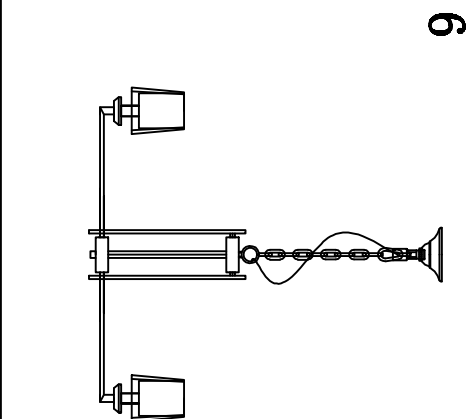

# MODEL: 4710/C

### Safety precautions:

1. The power do not exceed the prescribed range (rated voltage AC220-240V 50Hz).
2. Please cut off the power supply while replacing the light source and other maintenance operation.
3. The plate fixed on the ceiling must be able to withstand the weight more than 3 times of the object.
4. After installation is complete, check the glass right or not? If it is damaged, it should be replaced immediately.