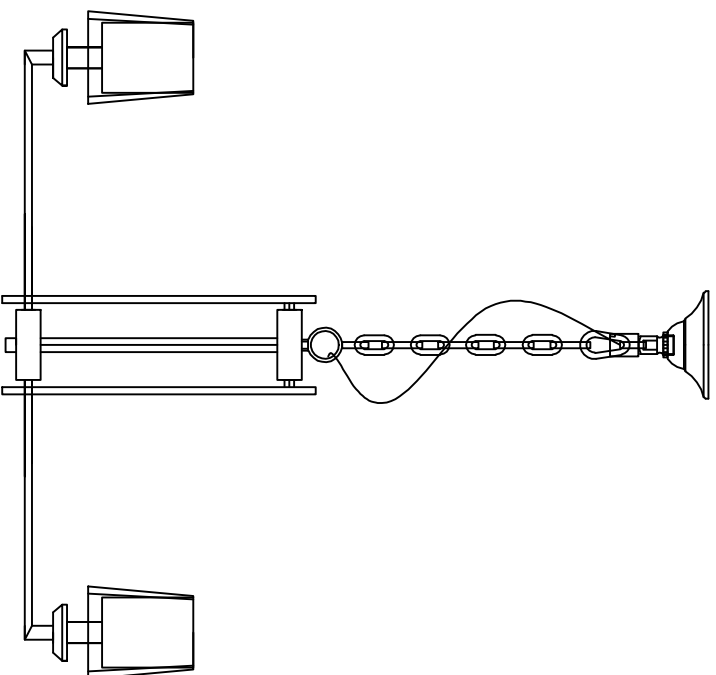

# MODEL: 4710/C

### Safety precautions:

1. The power do not exceed the prescribed range (rated voltage AC220-240V 50Hz).
2. Please cut off the power supply while replacing the light source and other maintenance operation.
3. The plate fixed on the ceiling must be able to withstand the weight more than 3 times of the object.
4. After installation is complete, check the glass right or not? If it is damaged, it should be replaced immediately.