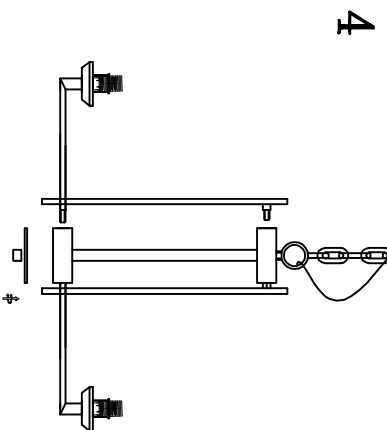

# MODEL: 4710/C

### Safety precautions:

1. The power do not exceed the prescribed range (rated voltage AC220-240V 50Hz).
2. Please cut off the power supply while replacing the light source and other maintenance operation.
3. The plate fixed on the ceiling must be able to withstand the weight more than 3 times of the object.
4. After installation is complete, check the glass right or not? If it is damaged, it should be replaced immediately.