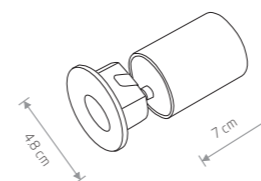

### BASALT

■ painted aluminum, plastic

■ 3412 ■ 4966

⚡ 1xE14, max 60W

IP44

### INA

■ painted aluminum, glass, plastic

■ 4907

⚡ 1xE27, max 18W

IP65

### OIA LED

■ painted aluminum, plastic

■ 9102 ■ 9103

⚡ cut out ø 40 mm

Item No.	Power	Colour temp.	Luminous flux	Beam angle	Colour Rendering Index (CRI)	Input	Safety type	Power factor	Ingress protection	Lifetime
9102 9103	1W LED	3000K	45 lm	49°	≥ 80	~220-230 V, 50/60 Hz	⊕	>0,55	IP20	10000h
6907	3W LED	3000K	120 lm	92°	≥ 80	~220-230 V, 50/60 Hz	⊕	>0,57	IP44	10000h
6908	3W LED	3000K	190 lm	92°	≥ 80	~220-230 V, 50/60 Hz	⊕	>0,57	IP44	10000h