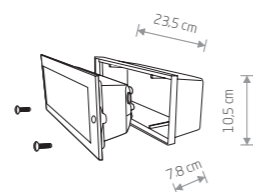

INA

■ painted aluminum, glass, plastic

■ 4907

⚡ 1xE27, max 18W

IP65