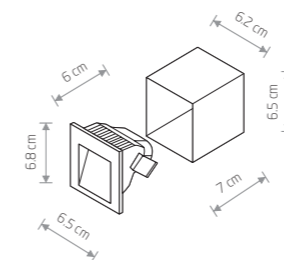

STEP LED

■ painted aluminum, plastic

■ 6907 ■ 6908