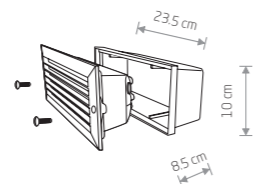

### BASALT

■ painted aluminum, plastic

■ 3412 ■ 4966

⚡ 1xE14, max 60W

IP44

### OIA LED

■ painted aluminum, plastic

■ 9102 ■ 9103

⚡ cut out ø 40 mm

Item No.	Power	Colour temp.	Luminous flux	Beam angle	Colour Rendering Index (CRI)	Input	Safety type	Power factor	Ingress protection	Lifetime
9102 9103	1W LED	3000K	45 lm	49°	≥ 80	~220-230 V, 50/60 Hz	⊕	>0,55	IP20	10000h
6907	3W LED	3000K	120 lm	92°	≥ 80	~220-230 V, 50/60 Hz	⊕	>0,57	IP44	10000h
6908	3W LED	3000K	190 lm	92°	≥ 80	~220-230 V, 50/60 Hz	⊕	>0,57	IP44	10000h