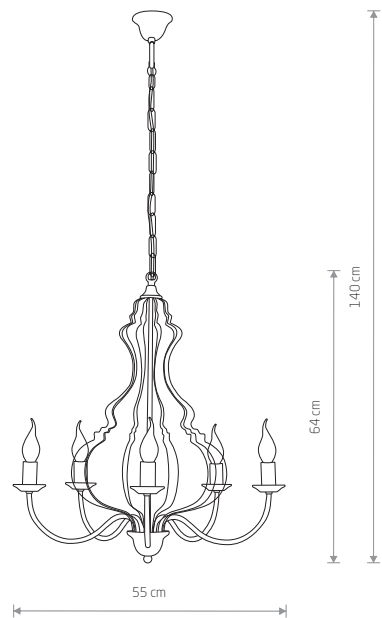

MARGARET 6330

MARGARET
painted steel

6330

5xE14, max 60W

WHITE P004 RAL 9003

ARES 206

ARES
painted steel

203

2xE14, max 60W

ARES
painted steel

202

1xE14, max 60W

ARES
painted steel

204

3xE14, max 60W

ARES
painted steel

205

5xE14, max 60W

ARES
painted steel

206

10xE14, max 60W

BLACK WITH A GOLDEN PATINA