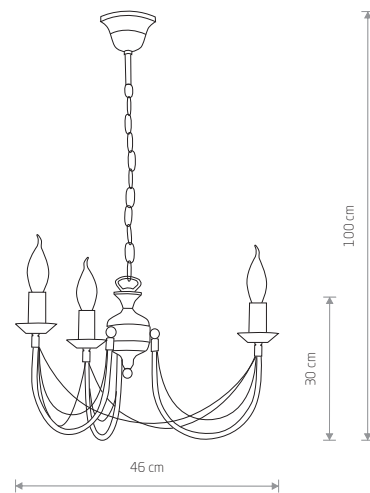

MARGARET 6330

MARGARET
painted steel

6330

5xE14, max 60W

WHITE P004 RAL 9003

ARES 206

ARES
painted steel

203

2xE14, max 60W

ARES
painted steel

202

1xE14, max 60W

ARES
painted steel

204

3xE14, max 60W

ARES
painted steel

205

5xE14, max 60W

ARES
painted steel

206

10xE14, max 60W

BLACK WITH A GOLDEN PATINA