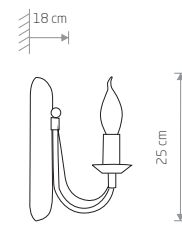

MARGARET 6330

MARGARET
painted steel

6330

5xE14, max 60W

WHITE P004 RAL 9003

ARES 206

ARES
painted steel

203

2xE14, max 60W

ARES
painted steel

202

1xE14, max 60W

ARES
painted steel

204

3xE14, max 60W

ARES
painted steel

205

5xE14, max 60W

ARES
painted steel

206

10xE14, max 60W

BLACK WITH A GOLDEN PATINA