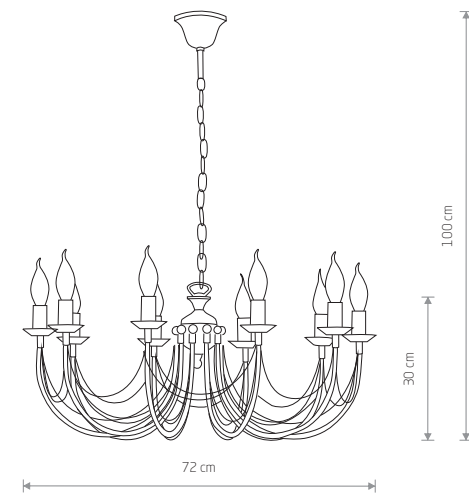

MARGARET 6330

MARGARET
painted steel

6330

5xE14, max 60W

WHITE P004 RAL 9003

ARES 206

ARES
painted steel

203

2xE14, max 60W

ARES
painted steel

202

1xE14, max 60W

ARES
painted steel

204

3xE14, max 60W

ARES
painted steel

205

5xE14, max 60W

ARES
painted steel

206

10xE14, max 60W

BLACK WITH A GOLDEN PATINA