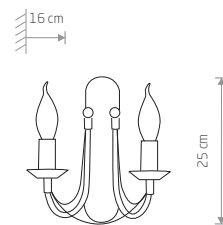

MARGARET 6330

MARGARET
painted steel

6330

5xE14, max 60W

WHITE P004 RAL 9003

ARES 206

ARES
painted steel

203

2xE14, max 60W

ARES
painted steel

202

1xE14, max 60W

ARES
painted steel

204

3xE14, max 60W

ARES
painted steel

205

5xE14, max 60W

ARES
painted steel

206

10xE14, max 60W

BLACK WITH A GOLDEN PATINA