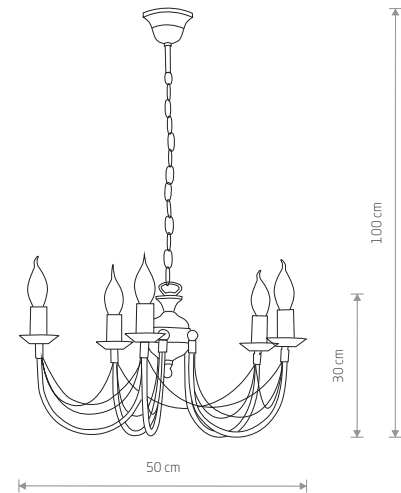

MARGARET 6330

MARGARET
painted steel

6330

5xE14, max 60W

WHITE P004 RAL 9003

ARES 206

ARES
painted steel

203

2xE14, max 60W

ARES
painted steel

202

1xE14, max 60W

ARES
painted steel

204

3xE14, max 60W

ARES
painted steel

205

5xE14, max 60W

ARES
painted steel

206

10xE14, max 60W

BLACK WITH A GOLDEN PATINA