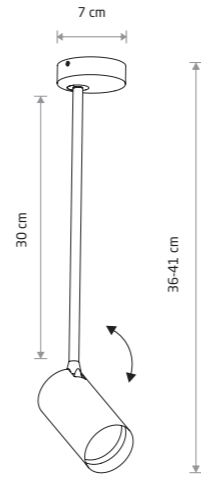

MONO LONG 7728

MONO LONG M

painting steel, plastic ABS

□ 7725 ■ 7728

■ 7671 ■ 7674

● 1xGU10 R50, max 10W only LED

MONO 7786

MONO

painting steel, plastic ABS

□ 7787 ■ 7786

● 1xGU10 R50, max 10W only LED

MONO LONG 7730

MONO LONG

painting steel, plastic ABS

□ 7726 ■ 7730

■ 7672 ■ 7675

● 2xGU10 R50, max 10W only LED

MONO 7840

MONO

painting steel, plastic ABS

□ 7808 ■ 7840

■ 7772 ■ 7764

● 1xGU10 R50, max 10W only LED

solid brass, painting steel, plastic ABS