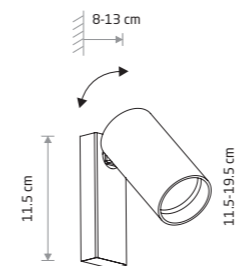

painting steel, plastic ABS

□ 7787 ■ 7786

● 1xGU10 R50, max 10W only LED

MONO LONG 7730

MONO LONG

painting steel, plastic ABS

□ 7726 ■ 7730

■ 7672 ■ 7675

● 2xGU10 R50, max 10W only LED

MONO 7840

MONO

painting steel, plastic ABS

□ 7808 ■ 7840

■ 7772 ■ 7764

● 1xGU10 R50, max 10W only LED

solid brass, painting steel, plastic ABS