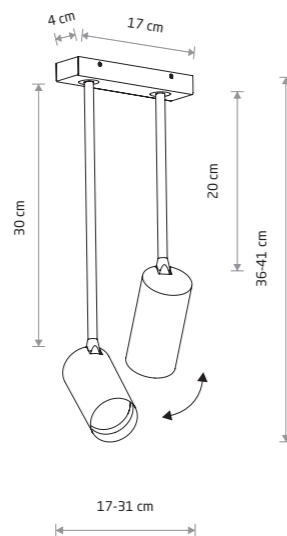

MONO LONG 7728

MONO LONG M

painting steel, plastic ABS

□ 7725 ■ 7728

■ 7671 ■ 7674

● 1xGU10 R50, max 10W only LED

MONO 7786

MONO

painting steel, plastic ABS

□ 7787 ■ 7786

● 1xGU10 R50, max 10W only LED

MONO LONG 7730

MONO LONG

painting steel, plastic ABS

□ 7726 ■ 7730

■ 7672 ■ 7675

● 2xGU10 R50, max 10W only LED

MONO 7840

MONO

painting steel, plastic ABS

□ 7808 ■ 7840

■ 7772 ■ 7764

● 1xGU10 R50, max 10W only LED

solid brass, painting steel, plastic ABS