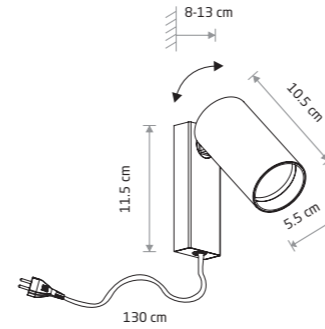

MONO LONG 7728

MONO LONG M

painting steel, plastic ABS

□ 7725 ■ 7728

■ 7671 ■ 7674

● 1xGU10 R50, max 10W only LED

MONO 7786

MONO

painting steel, plastic ABS

□ 7787 ■ 7786

● 1xGU10 R50, max 10W only LED

MONO LONG 7730

MONO LONG

painting steel, plastic ABS

□ 7726 ■ 7730

■ 7672 ■ 7675

● 2xGU10 R50, max 10W only LED

MONO 7840

MONO

painting steel, plastic ABS

□ 7808 ■ 7840

■ 7772 ■ 7764

● 1xGU10 R50, max 10W only LED

solid brass, painting steel, plastic ABS