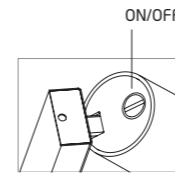

MONO 7786

MONO

painting steel, plastic ABS

□ 7787 ■ 7786

● 1xGU10 R50, max 10W only LED