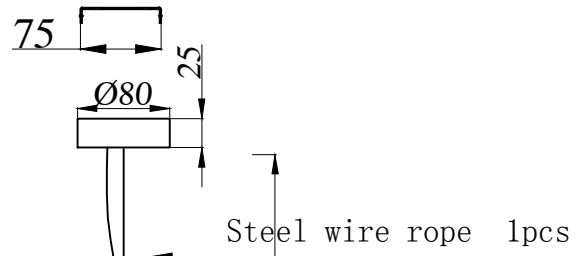

①

②

③

Steel wire rope 1pcs

300 min/2500max

The power cord 1pcs

A-21 PCS

C-3 PCS