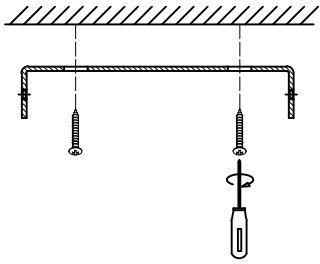

①

②

③

Steel wire rope 1pcs

300 min/2500max

The power cord 1pcs

A-21 PCS

C-3 PCS