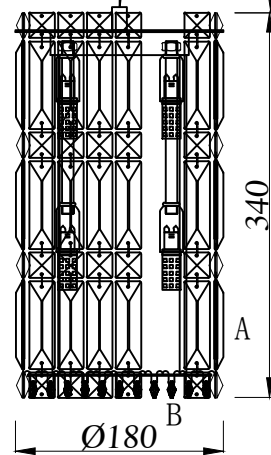

①

②

③

Steel wire rope 1pcs

300 min/2500max

The power cord 1pcs

A-21 PCS

C-3 PCS

B-1 PCS