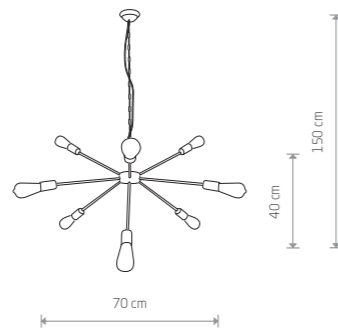

ROD 9130

ROD
painted steel

9027 9733

15x E27, max 60W

ROD
painted steel

9130 9734

9x E27, max 60W

GOLD P017