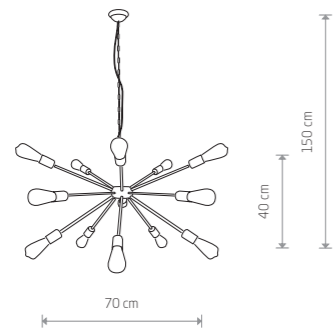

ROD 9130

ROD
painted steel

9027 9733

15x E27, max 60W

ROD
painted steel

9130 9734

9x E27, max 60W

GOLD P017