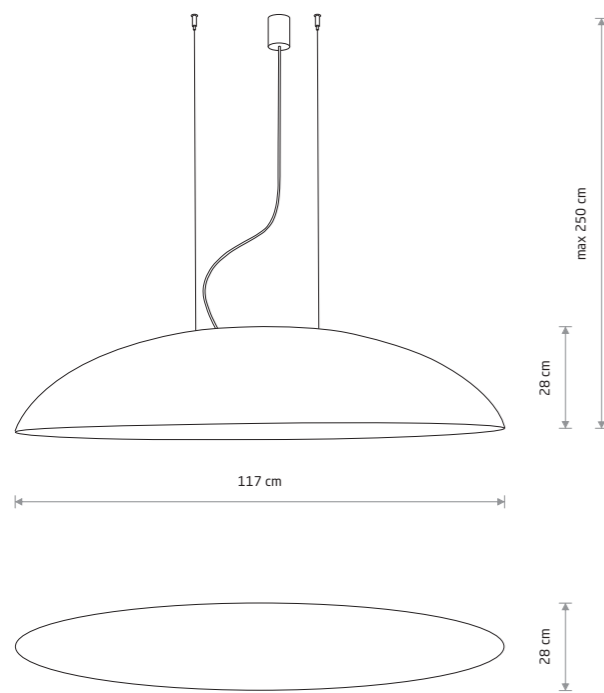

CANOE 7927

EGG L 9023

EGG XL 9026

CANOE

composite, painted steel, steel

7926 7927

5xE27, max 25W only LED

EGG M

composite, painted steel

9022 9021

1xE27, max 25W only LED

EGG L

composite, painted steel, steel

9024 9023

5xE27, max 25W only LED

EGG XL

composite, painted steel, steel

9026 9025

7xE27, max 25W only LED