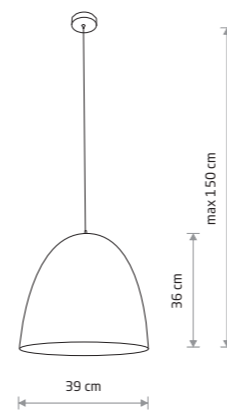

CANOE 7927

EGG L 9023

EGG XL 9026

CANOE

composite, painted steel, steel

7926 7927

5xE27, max 25W only LED

EGG M

composite, painted steel

9022 9021

1xE27, max 25W only LED

EGG L

composite, painted steel, steel

9024 9023

5xE27, max 25W only LED

EGG XL

composite, painted steel, steel

9026 9025

7xE27, max 25W only LED