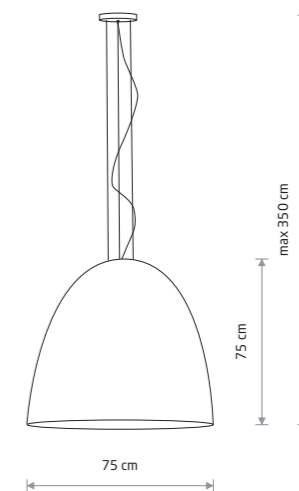

CANOE 7927

EGG L 9023

EGG XL 9026

CANOE

composite, painted steel, steel

7926 7927

5xE27, max 25W only LED

EGG M

composite, painted steel

9022 9021

1xE27, max 25W only LED

EGG L

composite, painted steel, steel

9024 9023

5xE27, max 25W only LED

EGG XL

composite, painted steel, steel

9026 9025

7xE27, max 25W only LED