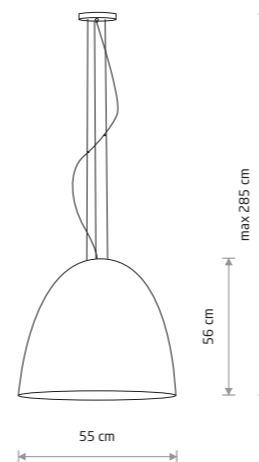

CANOE 7927

EGG L 9023

EGG XL 9026

CANOE

composite, painted steel, steel

7926 7927

5xE27, max 25W only LED

EGG M

composite, painted steel

9022 9021

1xE27, max 25W only LED

EGG L

composite, painted steel, steel

9024 9023

5xE27, max 25W only LED

EGG XL

composite, painted steel, steel

9026 9025

7xE27, max 25W only LED