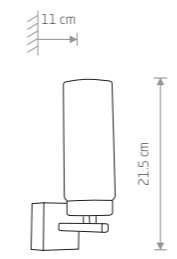

BALI 9353

**BALI**  
 glass, painted steel  
 ■ 8053  
 📏 1xE14, max 25W  
 glass, chrome plated steel  
 ■ 9353  
 📏 1xE14, max 25W  
 IP44

**CELTIC**  
 glass, chrome plated steel  
 ■ 3346  
 📏 1xE14, max 40W  
 IP44

**CELTIC**  
 glass, chrome plated steel  
 ■ 3347  
 📏 2xE14, max 40W  
 IP44