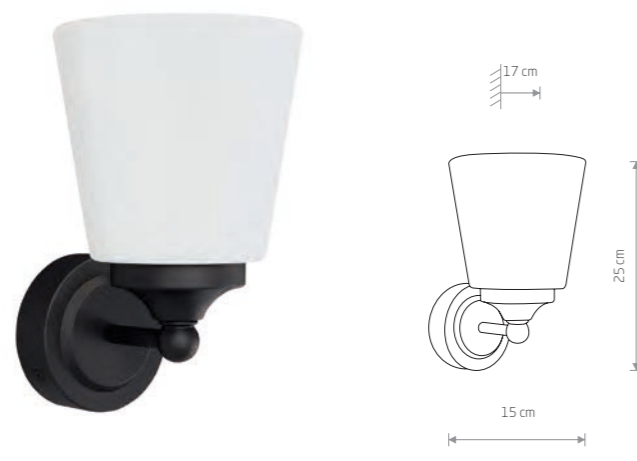

BALI 9353

**BALI**  
 glass, painted steel  
 ■ 8053  
 📏 1xE14, max 25W  
 glass, chrome plated steel  
 ■ 9353  
 📏 1xE14, max 25W  
 IP44

**CELTIC**  
 glass, chrome plated steel  
 ■ 3346  
 📏 1xE14, max 40W  
 IP44

**CELTIC**  
 glass, chrome plated steel  
 ■ 3347  
 📏 2xE14, max 40W  
 IP44