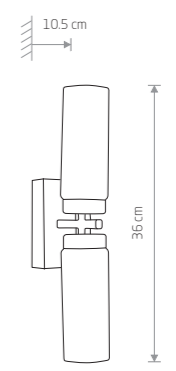

BALI 9353

**BALI**  
 glass, painted steel  
 ■ 8053  
 📏 1xE14, max 25W  
 glass, chrome plated steel  
 ■ 9353  
 📏 1xE14, max 25W  
 IP44

**CELTIC**  
 glass, chrome plated steel  
 ■ 3346  
 📏 1xE14, max 40W  
 IP44

**CELTIC**  
 glass, chrome plated steel  
 ■ 3347  
 📏 2xE14, max 40W  
 IP44