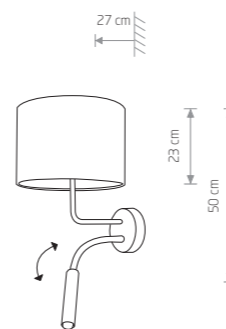

HOTEL PLUS

fabric, painted steel, flexible stem

9073 9071

1xE27 max 60W, 1xG9 max 20W only LED