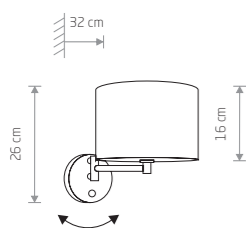

## HOTEL

fabric, chrome plated steel

9303 8980

1xE14, max 60W