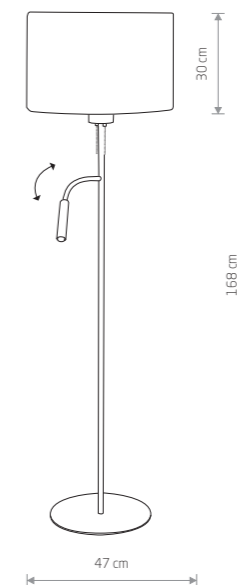

## HOTEL

chrome plated steel, fabric

8982 9301

1xE27, max 60W

## HOTEL

fabric, chrome plated steel

8981 9300

1xE27, max 60W

## HOTEL PLUS

fabric, painted steel, flexible stem

9073 9071

1xE27 max 60W, 1xG9 max 20W only LED