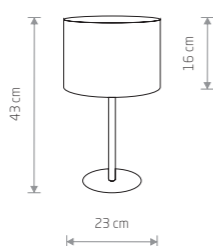

## HOTEL

fabric, chrome plated steel

9303 8980

1xE14, max 60W