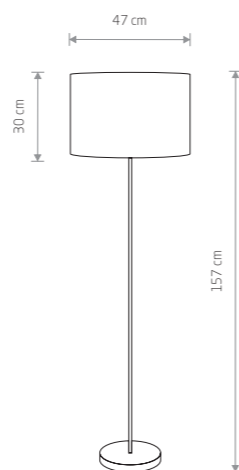

## HOTEL

fabric, chrome plated steel

9303 8980

1xE14, max 60W

## HOTEL

chrome plated steel, fabric

8982 9301

1xE27, max 60W