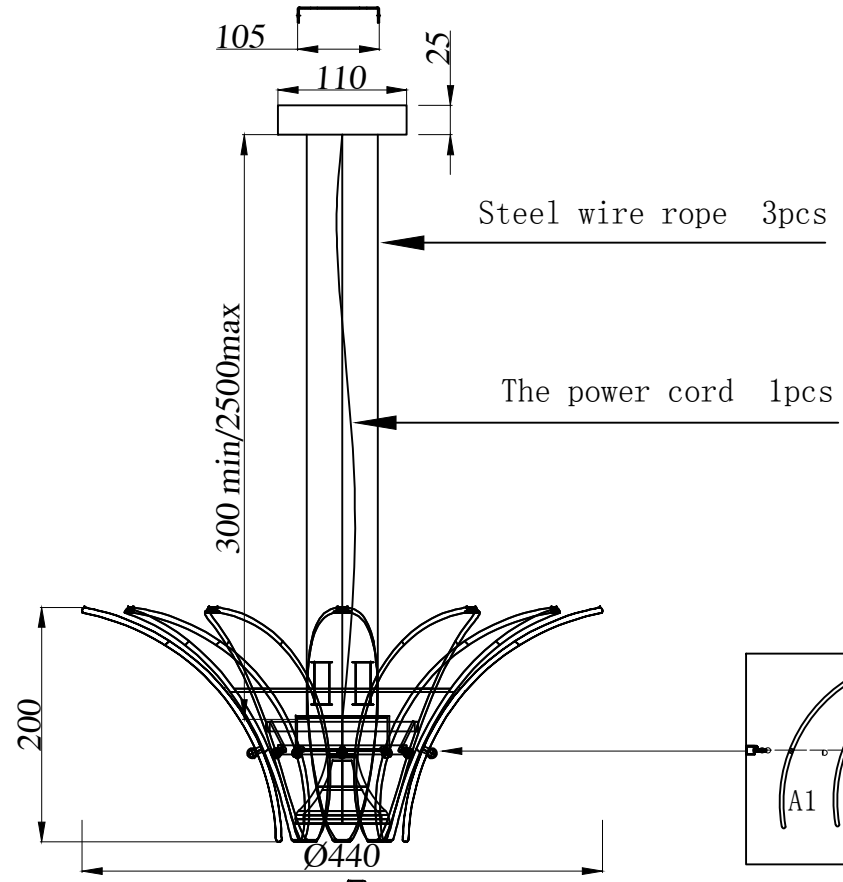

Model : 8804/S

①

②

③

Steel wire rope 3pcs

The power cord 1pcs

A1 : 6PCS

A2 : 6PCS