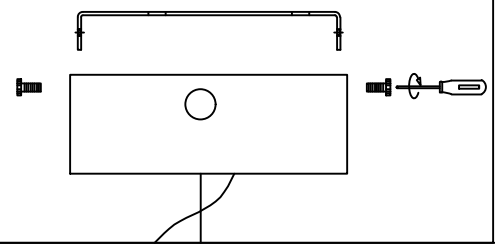

Model : 8804/S

①

②

③

Steel wire rope 3pcs

The power cord 1pcs

A1 : 6PCS

A2 : 6PCS